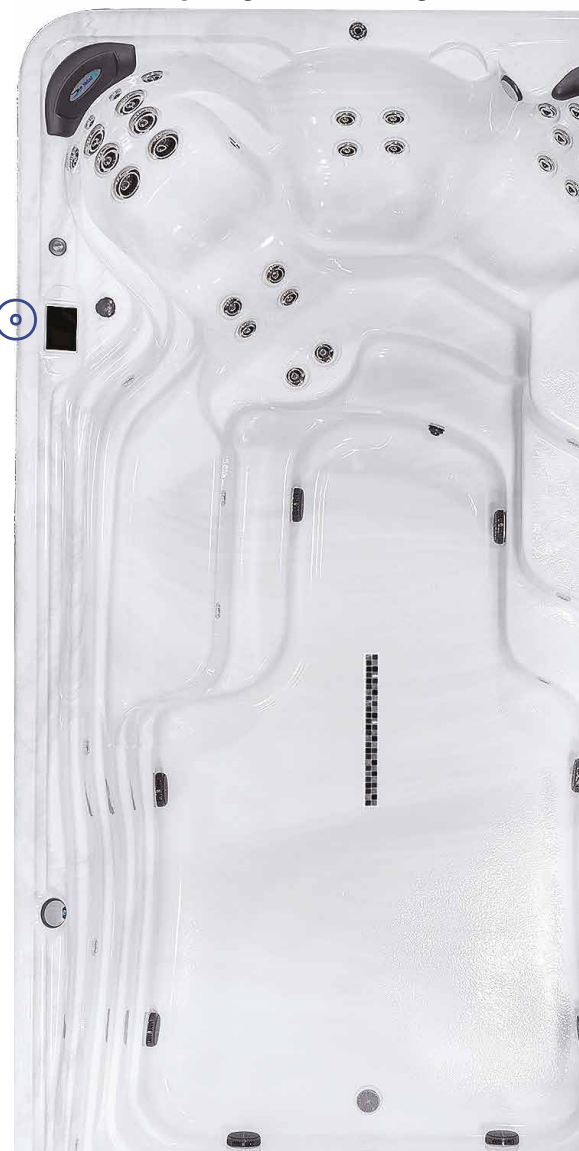

Variable Flow Swift Water Trainer

TidalFit's **Variable Flow Swift Water Trainer (VFSWT)** incorporates an even more powerful **Swim System** containing true variable speed pumps and expertly designed jets to provide a balanced, stable swim current. This system allows a variety of swim options by varying swim resistance, simply by pushing a button on the Touch Screen LCD Panel. Swimming resistance can be set anywhere from **0% to 100%**. **Bespoke Interval Training** can be set by using the ten available swim programmes, which can be varied in time from 1 minute to 30 minutes and power from 0% to 100%. This allows the TidalFit to be used by beginners through to advanced swimmers.

You also have the option to add the new **Advanced Integrated Streaming Stereo**. Simply connect through Bluetooth with any smart device to instantly start enjoying your favourite songs.