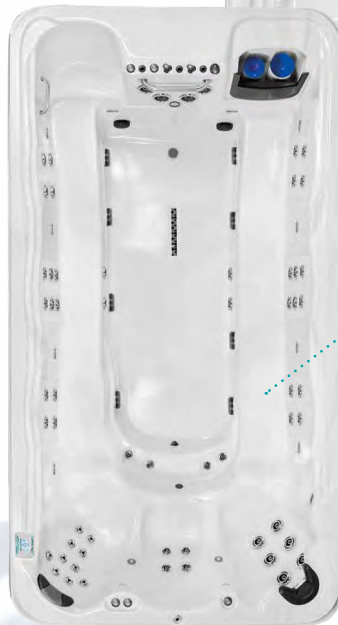

Additional Options:

- World Wide WiFi Spa Control
- All Seasons Shield Cover Upgrade

EP-14 PREMIUM

Specifications	EP-14
Swim system	Quad Adjustable Swim Jets
Dimensions	427 x 231 x 132cm
Dry weight	1,020 Kg
Filled weight	7,380 Kg
Water capacity	6,360 Ltrs
Pumps	2 x 2 HP Pumps
Circulation / filtration	24-hr Whisper Pure™
Heater	3 kW
Full foam	Yes
Filter type	(1) 50 sq ft Pleated (1) Disposable Micron
Features	2 x 18" Front & Side Rails Pool Light
Available in	Semi In-Ground Above Ground