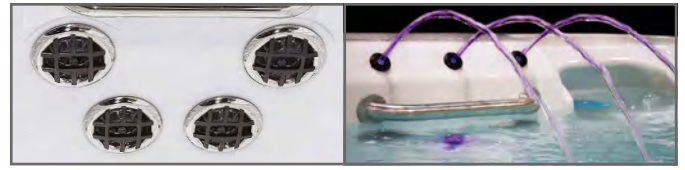

S STANDARD FEATURES

Standard

- 6 to 3 in. ASTM Super Deluxe Safety Cover
- Advanced Touch Screen Control System: Colour LCD Panel, WiFi Ready (Module Required), Multi-language, User-Friendly Interface
- 18 in. Grab Rails
- BellagioFall Water Feature (Core Swim 14, DT-13 & DLT-14 only)
- Full Foam with ABS Base
- 5 in. Pool Light
- 0.25 HP Hi-Flo Circulation System
- Ozone Ready
- Above and Semi In-Ground versions available

VFSWT Jets

Bellagiofall